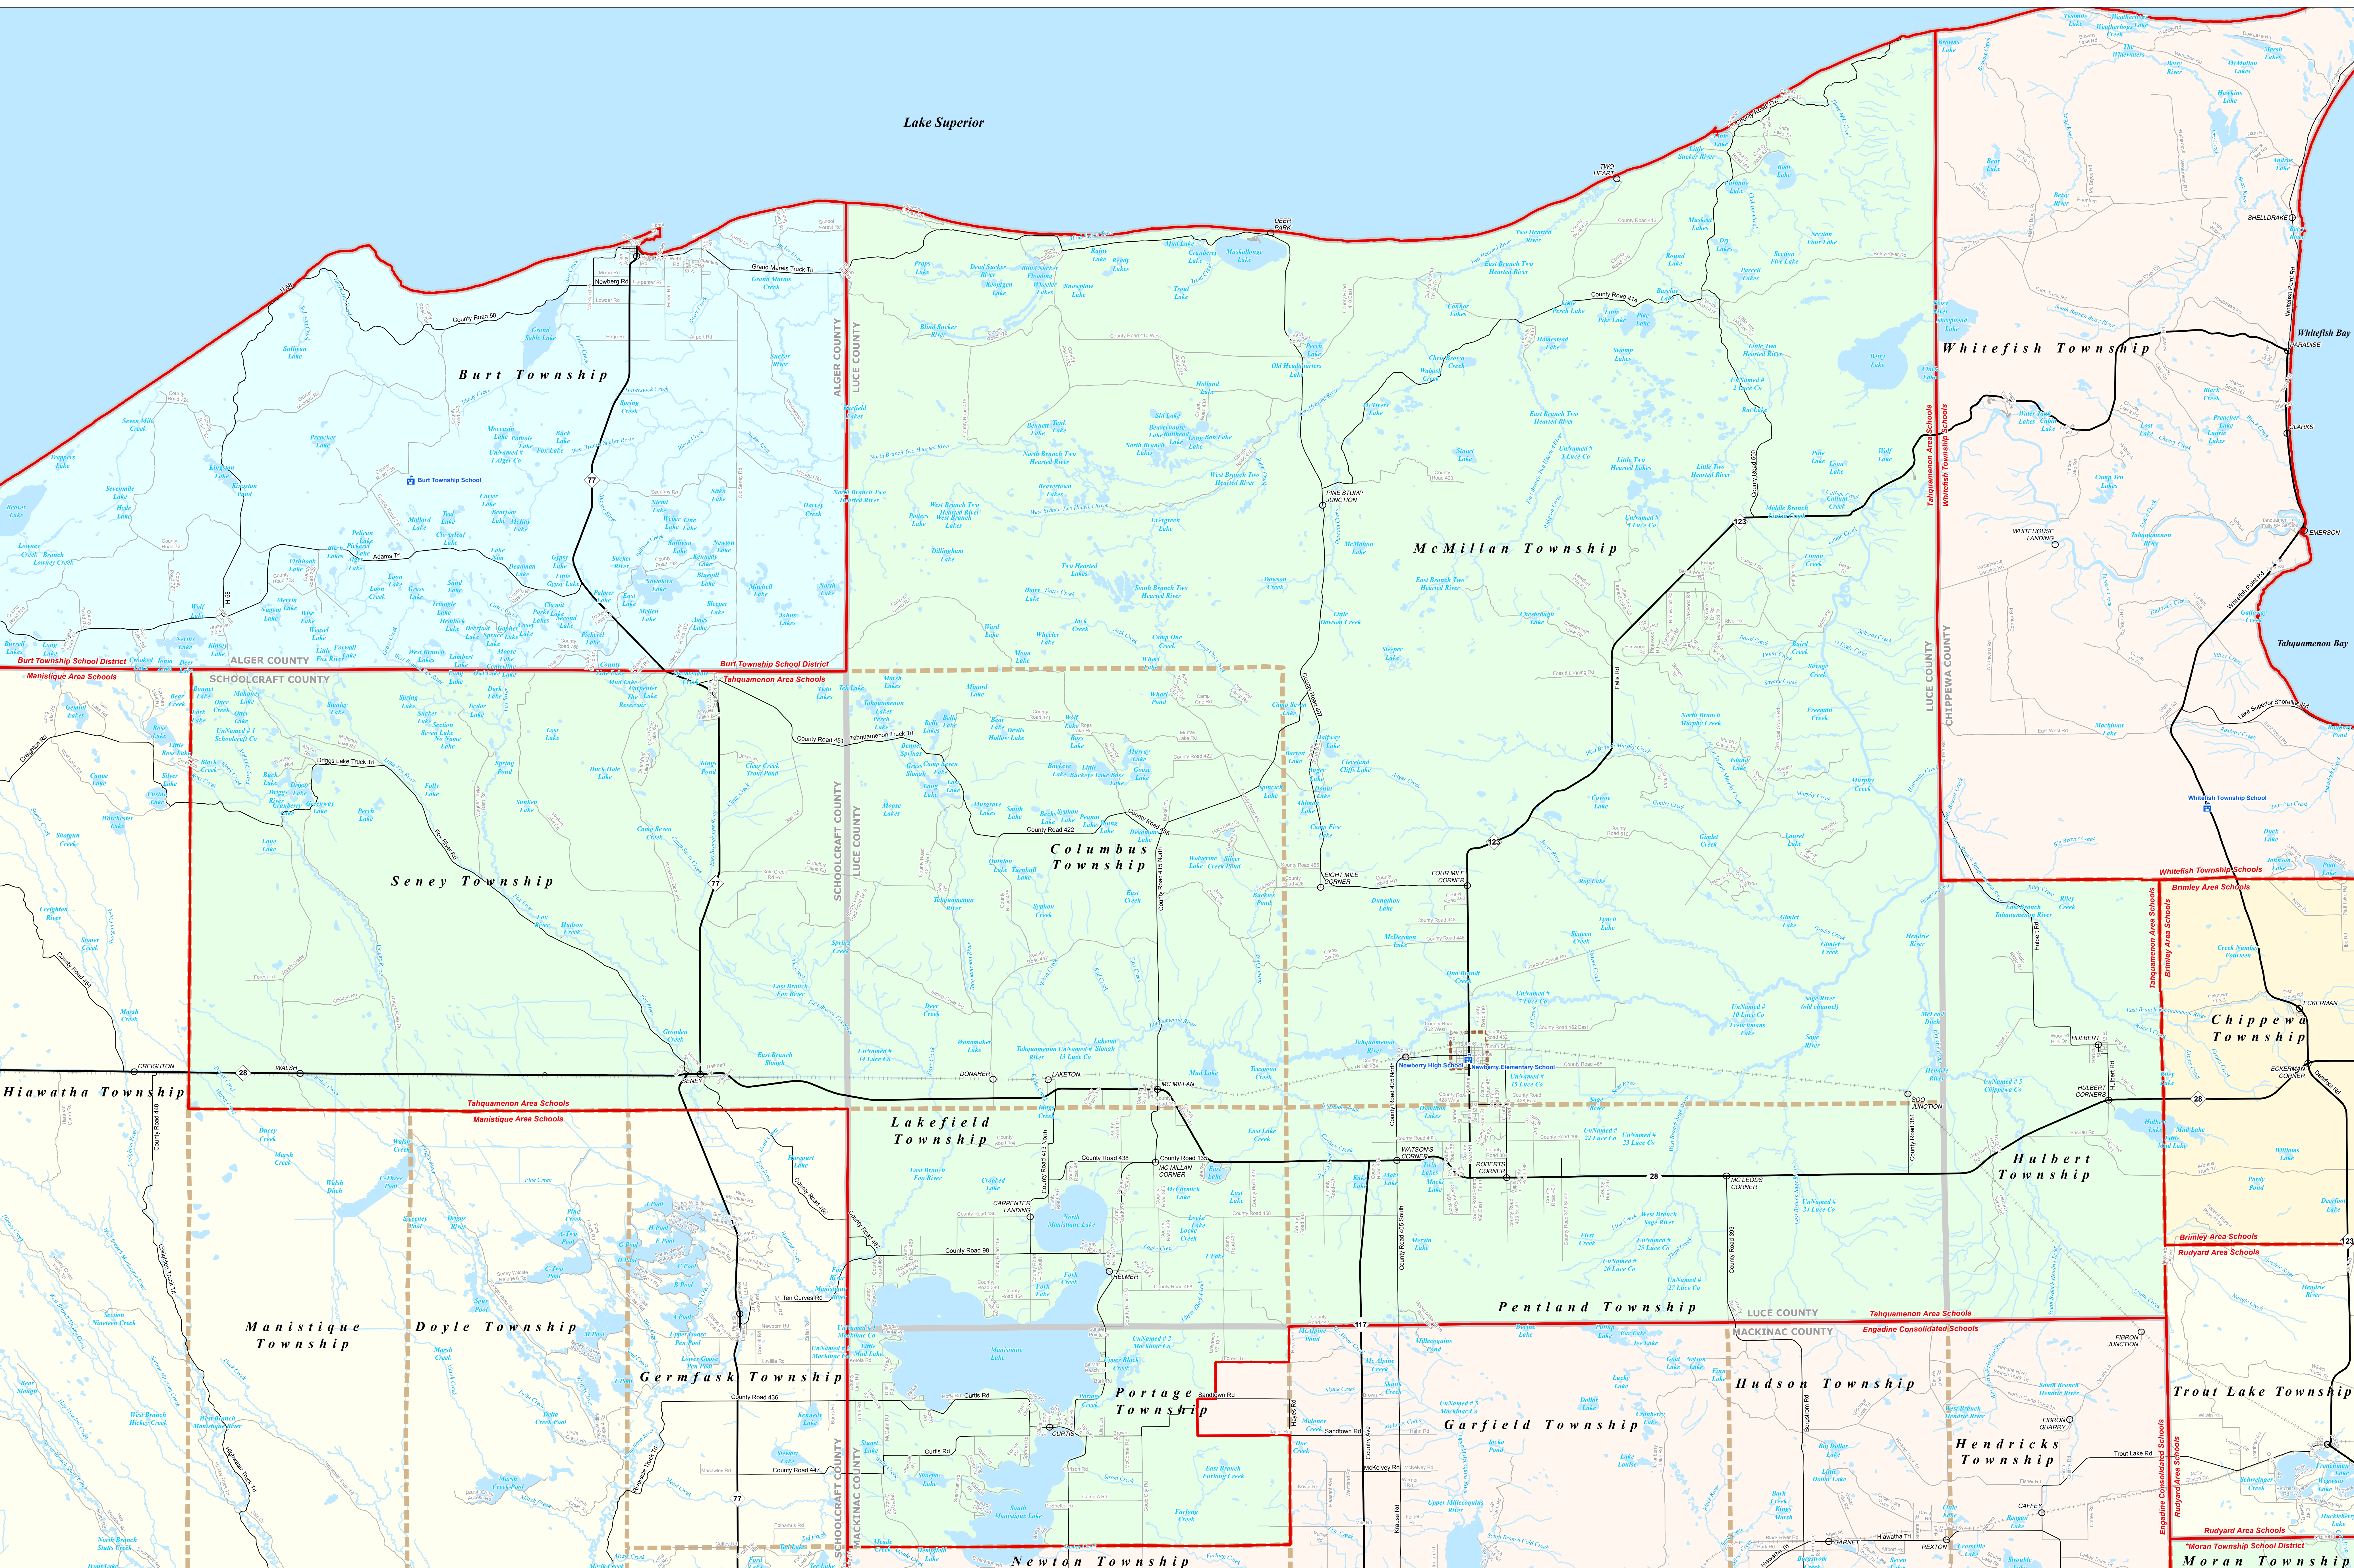

TAHQAMENON AREA SCHOOLS

Eastern Upper Peninsula ISD

0.25 0.5 1 Miles

All information presented in this publication is the public domain and may be reproduced, reprinted, and redistributed as desired.

Legend	
School District	School
County	Water Feature
City	Freeway
Township	Highway
Village	Primary Road
Census Designated Place	Local Road
Railroad	River, Stream, or Drain